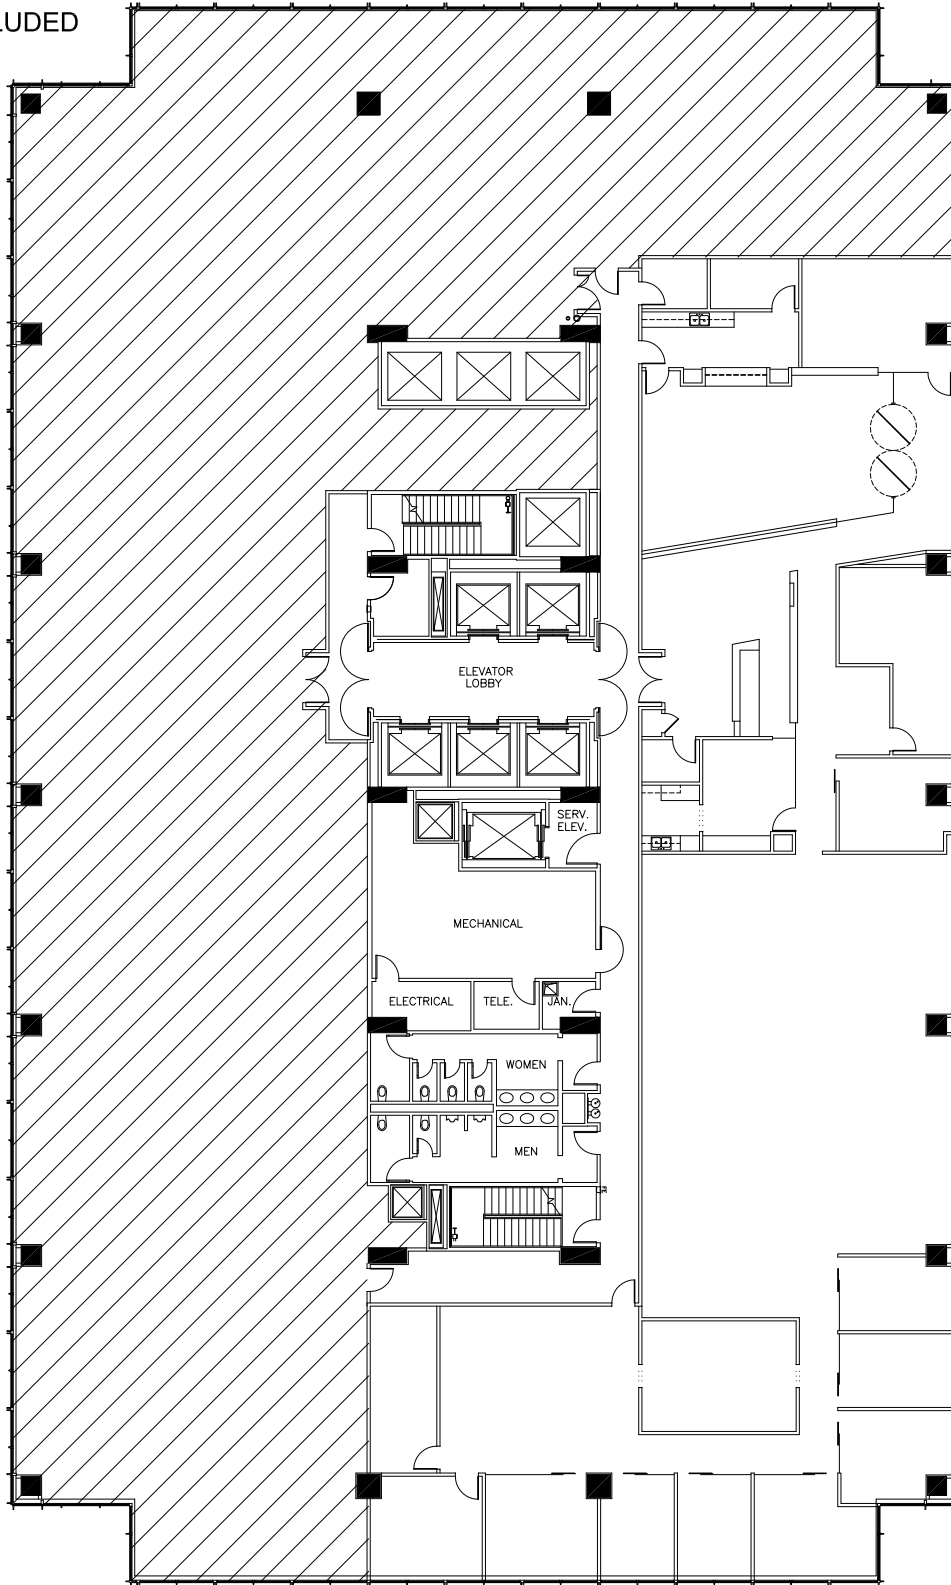

 NOT INCLUDED

FLOOR 12 PLAN

 25 FEET

SUITE 1250 9,521 RSF  
TERMINUS 200

3333 Piedmont Road  
Atlanta, Georgia 30305