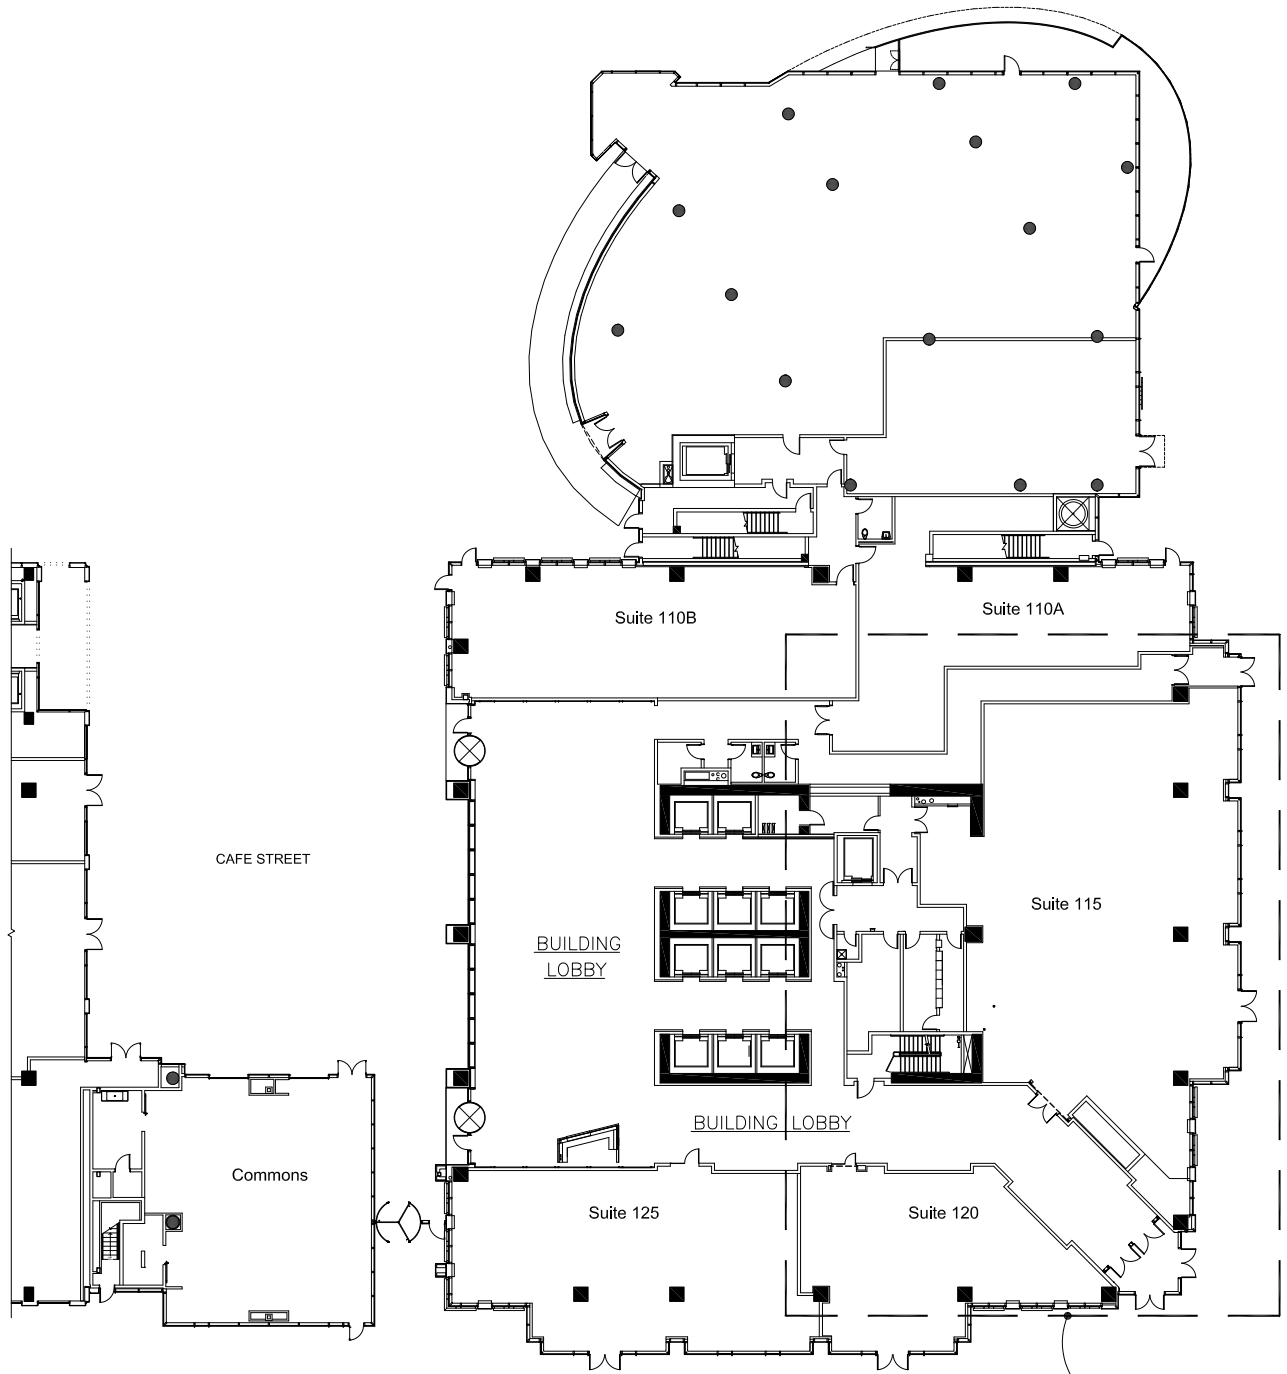

 NOT INCLUDED

PARTIAL FLOOR 01 PLAN

 16 FEET

SUITE 115 4,939 USF
TERMINUS 100

3280 Peachtree Road
 Atlanta, Georgia 30305

SEE ENLARGED PLAN

FLOOR 01 PLAN

40 FEET

SUITE 115
TERMINUS 100

3280 Peachtree Road
Atlanta, Georgia 30305